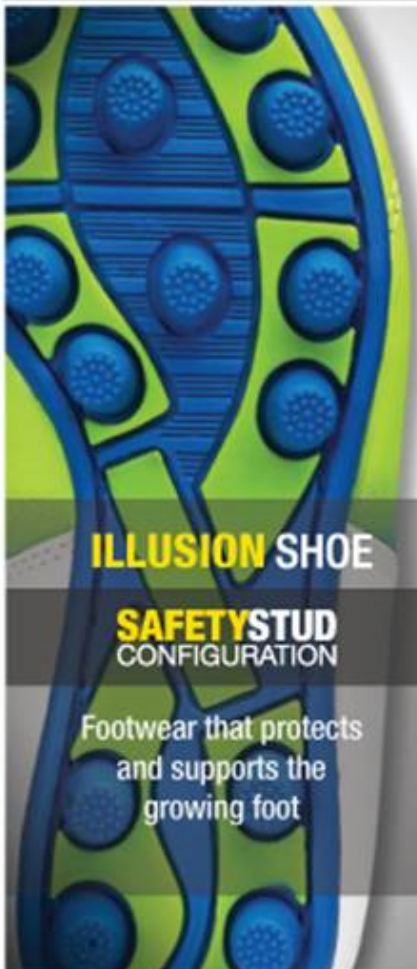

**SOCCER
CITY**

ILLUSION SHOE

**SAFETYSTUD
CONFIGURATION**

Footwear that protects
and supports the
growing foot

XG1 GUARD

CORRECTFIT

Shin guards that fit
correctly and protect the
necessary areas of the
lower leg and ankle

XB1 BALL

SAFETYCASING

A ball with soft outer
casing. Designed to
make the game safer &
more enjoyable

MAKE PLAYER SAFETY YOUR RESPONSIBILITY

A fun, safe soccer season is a basic expectation of every family that commits their child to play the game; Make sure the products you select maximize your child's enjoyment of the game and give them the protection that every parent demands.